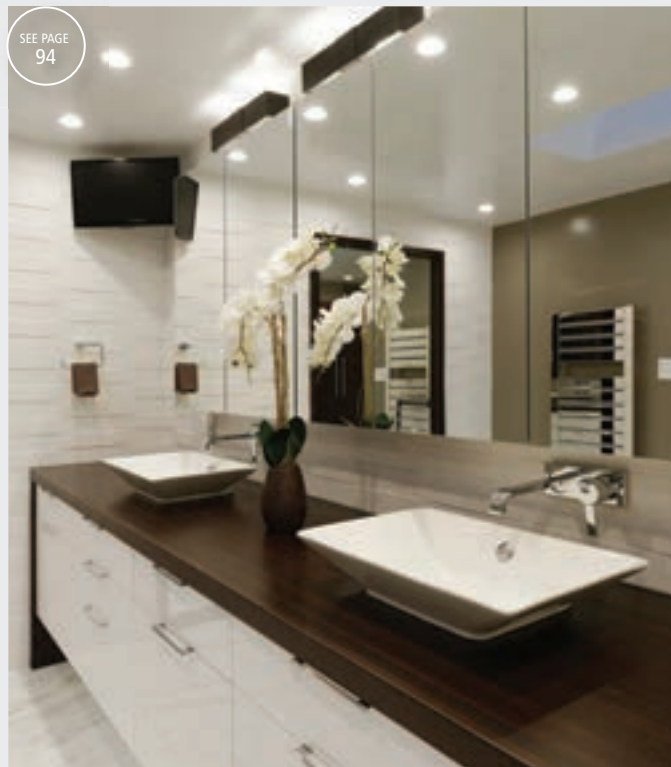

BEST *in* ***SHOW***

Winning projects earn a thumbs-up for excellence

The 2016 Kitchen & Bath Design Awards, organized by the Baltimore-Washington Chapter of the National Kitchen & Bath Association (NKBA), welcomed 119 entries from area designers. Sponsored by *Home & Design*, the annual contest invites industry professionals from our region to judge the submissions. This year's jury included Cathy Purple Cherry of Purple Cherry Architects; Jason Hodges of Jason Hodges & Associates; Ann Unal of Unal Kitchens, LLC; Mark White of Kitchen Encounters; and Sharon Jaffe Dan, editor in chief of *Home & Design*. The winning entries are featured on the following pages.

BY JULIE SANDERS

RIVER'S EDGE

Architect Scarlett Breeding blended Shingle-style exteriors with minimalist interiors in her design of a house on the Magothy River near Annapolis. "It was important for the kitchen to keep the same language in order to integrate with the rest of the house," she explains. Taking her cues from the architecture, she designed glass cabinet transoms to echo the architectural windows, integrating and concealing the appliances to retain a streamlined look; appliances around the cooktop are hidden away but within easy reach via flush lift systems.

Quartzite countertops and backsplash are grain-matched to create a clean-lined, unified effect. The range is a focal point, with an elongated stainless-steel hood and stainless-steel cabinets on either side; polished stainless-steel vertical wall cabinet doors define the beverage bar area. Breeding selected a soothing gray palette for the millwork, which complements the soft hue of the quartzite. It's a combination that perfectly reflects the serene mood of the waterfront scenery outside.